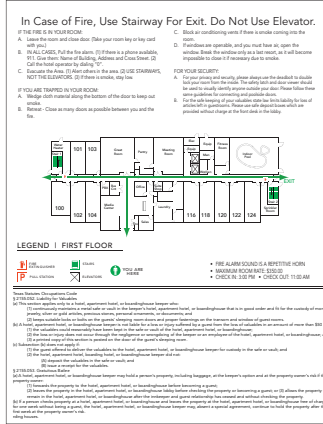

ROOM NUMBERS:

PART #: 1000
3 x 5

PART #: 1007
3 x 5

IN ROOM PRODUCTS:

PRINTED IN ROOM EVACUATION
 PART# SC-1226
 8.5"x11"

DIRECTIONAL SIGNS

1101
9.5 X 6.75

1102
9.5 X 6.75

1103
9 X 13

1107
9 X 13

LOBBY / COMMON AREAS

1404
7.125 x 12.75

1532
9.5 X 13

1111-L
15.75 x 7.5

1303
7.625 X 10

For a complete sign offering or quotation, please call your Brand Specialist.